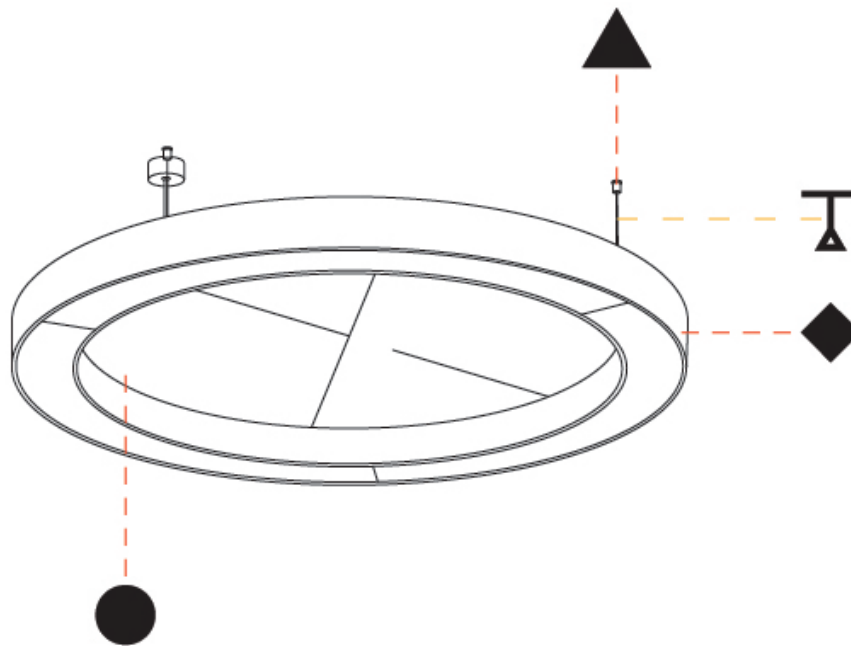

GLORIOUS ACOUSTIC SUSPENSION

A300726-

PROJECT _____

TYPE _____

SPECIFIER _____

QUANTITY _____

DATE _____

A