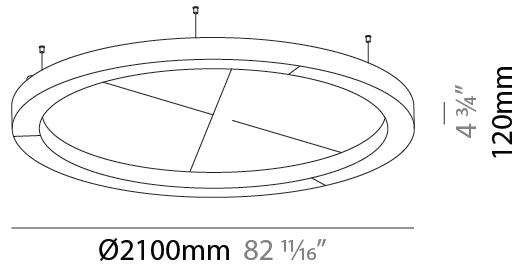

GENERAL

Series: Glorious Acoustic
Brand: Prolicht
Division: Architectural
Mounting Type: Suspension
Mounting Location: Ceiling
Subcategory: Acoustic

PHYSICAL

Shape: Round
Diameter (mm): 2100
Diameter (in): 82 1/16
Width (mm): 120
Width (in): 4 3/4
Light Distribution: Direct
Diffuser: PMMA - Opal / Micro-Prism
Fixture Finish: SSR / BKV / CWI / CRY / HAB / UFT / ITA / RUA / FTG / MYG / LOD / PUS / FRO / FUP / KIA / POP / BLS / SPG / MEY / GOH / GUM / CHC / COM / ABZ / JAG / OBR / MOS / ROR
Accent Finish: ANC / ASH / BNA / BTC / BZE / CEL / EGG / EVG / FOG / FOS / FST / FUA / IRI / IRO / KHA / LIC / LIM / MER / MSN / MUS / ONX / PEA / PLU / POL / PPY / RAY / ROY / RST / STE / SWD / TAN / TAU
Fixture Material: Aluminum
Cable Details: 2 000mm / 78 3/4" or 6 000mm / 236 1/4" Transparent Cable

ELECTRICAL

Lamp Type: LED (Zhaga Standard)
Input Wattage (W): 162
Total Output Wattage (W): 147.3
Dimming: Non-Dimmable
Driver Included: Yes
Driver Location: Integrated
Driver Type: Constant Current - Universal
Driver Class: Class 2
Input Voltage (V): 120 - 277

LED

Color Temperature (°K): 2700 / 3000 / 3500 / 4000
Max. Delivered Lumen (lm): Max 18647
Nominal Lumen (lm): Max 23951
CRI: >90 CRI
Lamp Life (hrs): 50000

OPTICAL

RATINGS AND CERTIFICATIONS

Certified By: CSA Certified to UL and CSA Standards
IP rating: IP20